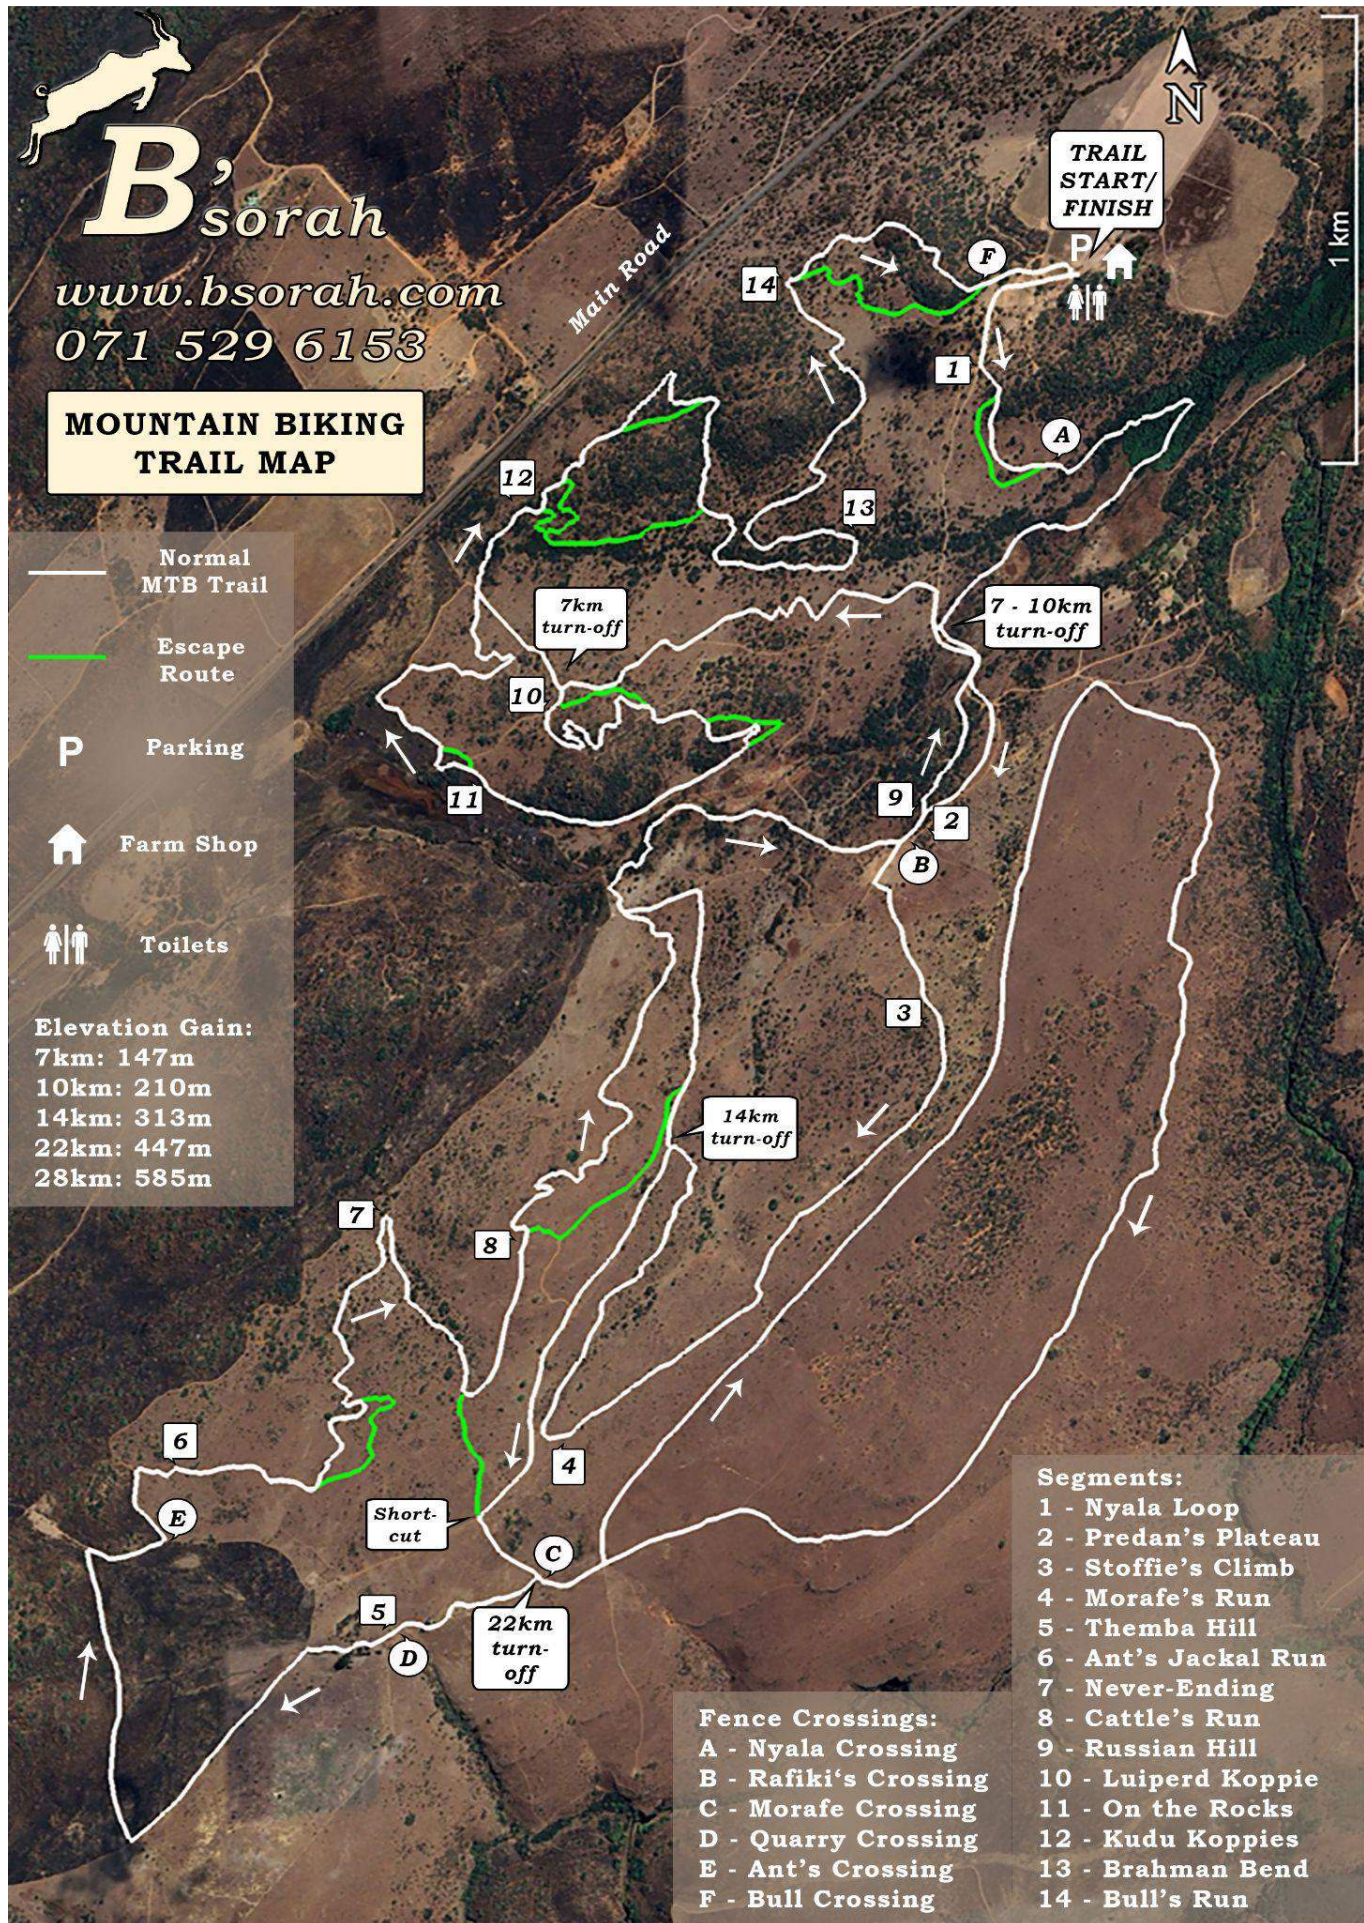

B'sorah

www.bsorah.com
071 529 6153

MOUNTAIN BIKING TRAIL MAP

Normal MTB Trail
 Escape Route
 Parking
 Farm Shop
 Toilets

 Elevation Gain:
 7km: 147m
 10km: 210m
 14km: 313m
 22km: 447m
 28km: 585m

- Segments:**
- 1 - Nyala Loop
 - 2 - Predan's Plateau
 - 3 - Stoffie's Climb
 - 4 - Morafe's Run
 - 5 - Themba Hill
 - 6 - Ant's Jackal Run
 - 7 - Never-Ending
 - 8 - Cattle's Run
- Fence Crossings:**
- A - Nyala Crossing
 - B - Rafiki's Crossing
 - C - Morafe Crossing
 - D - Quarry Crossing
 - E - Ant's Crossing
 - F - Bull Crossing