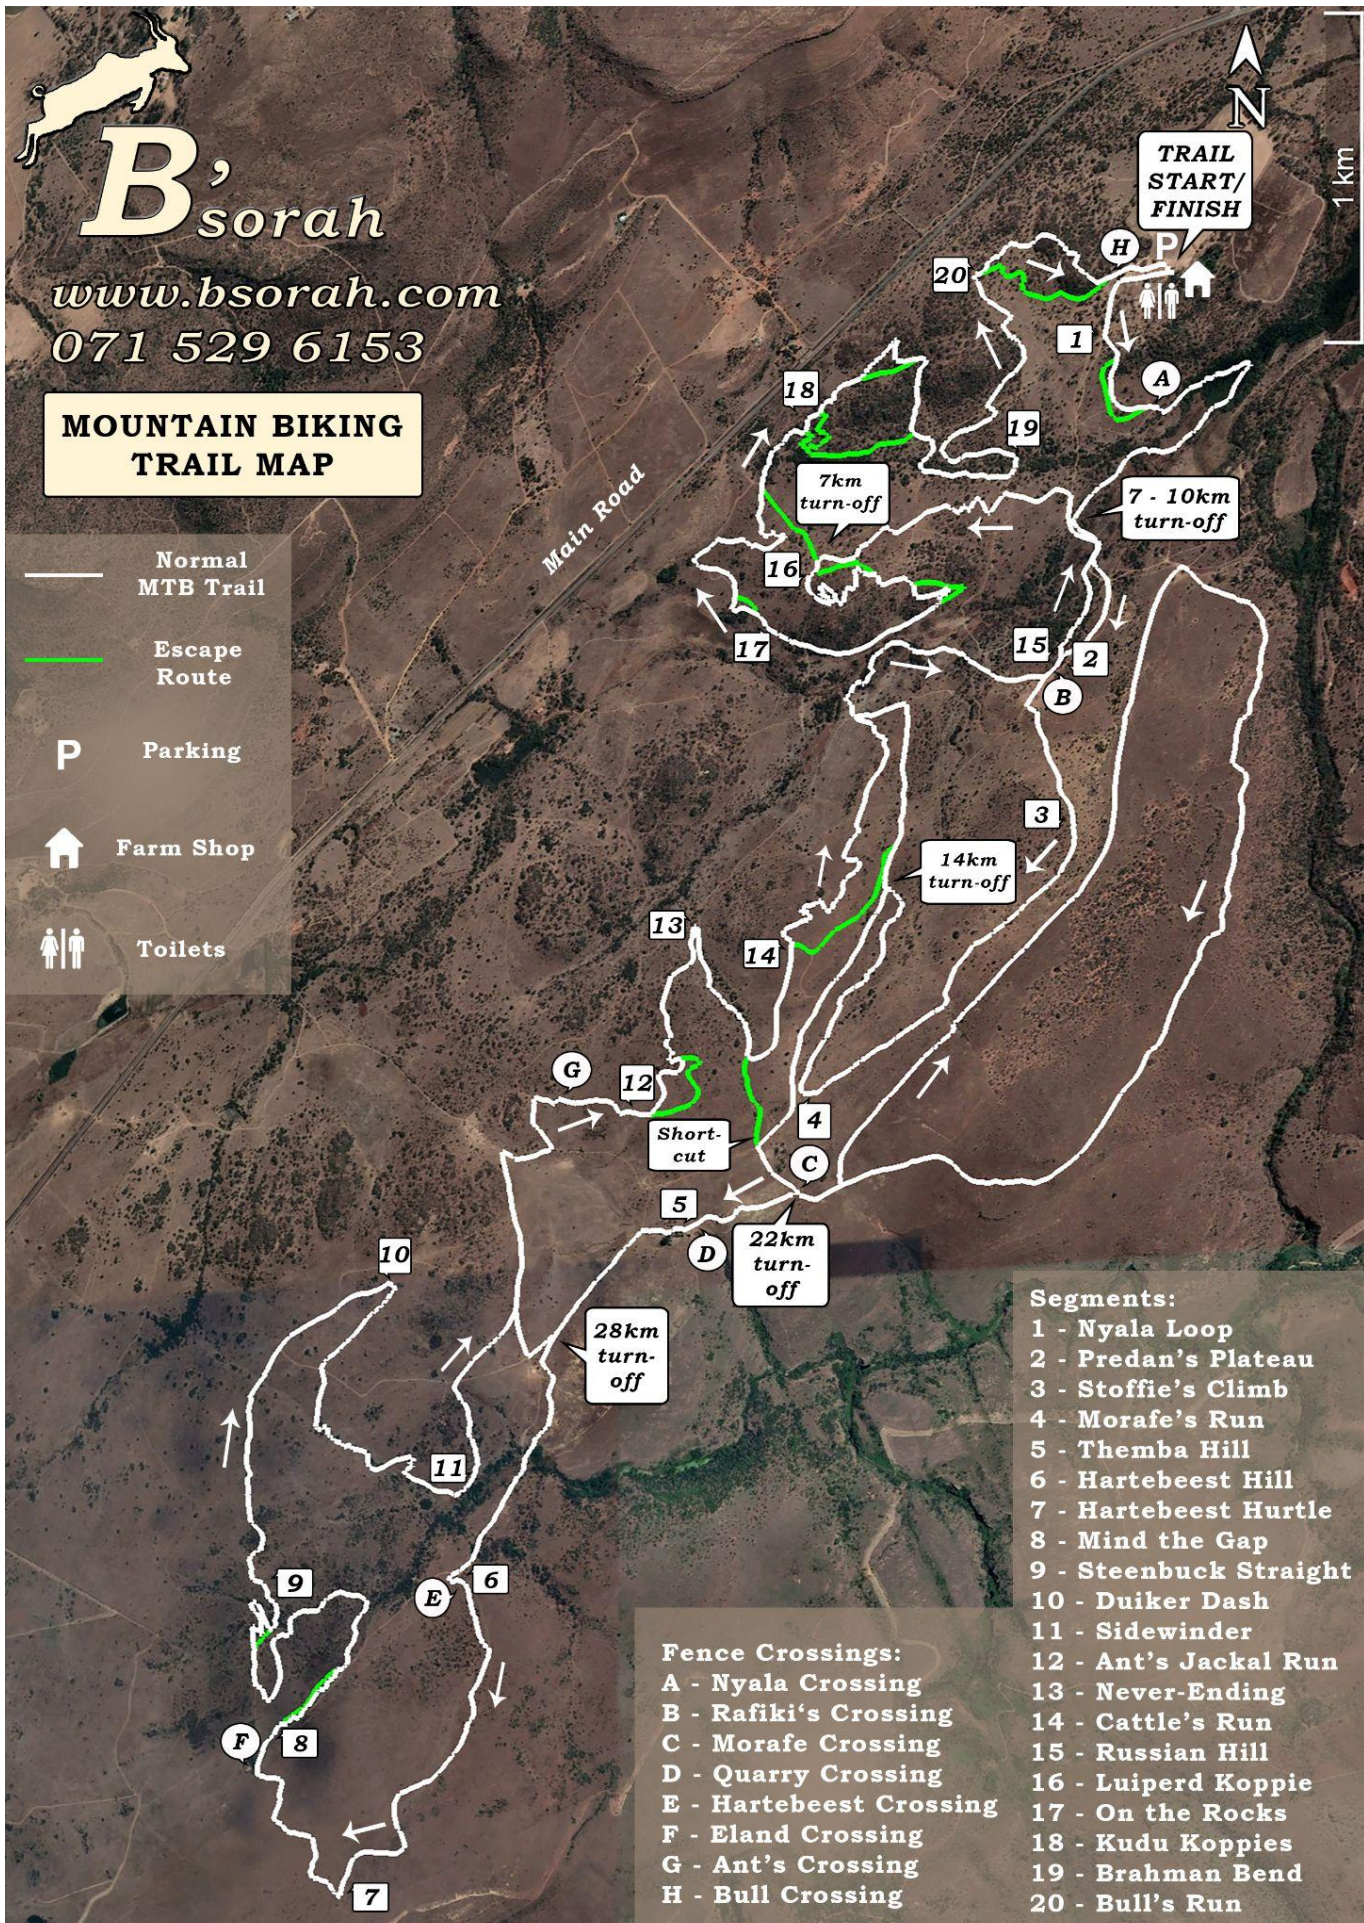

## MOUNTAIN BIKING TRAIL MAP

-  Normal MTB Trail
-  Escape Route
-  Parking
-  Farm Shop
-  Toilets

- Segments:**
- 1 - Nyala Loop
  - 2 - Predan's Plateau
  - 3 - Stoffie's Climb
  - 4 - Morafe's Run
  - 5 - Themba Hill
  - 6 - Hartebeest Hill
  - 7 - Hartebeest Hurtle
  - 8 - Mind the Gap
  - 9 - Steenbuck Straight
  - 10 - Duiker Dash
  - 11 - Sidewinder
  - 12 - Ant's Jackal Run
  - 13 - Never-Ending
  - 14 - Cattle's Run
  - 15 - Russian Hill
  - 16 - Luiperd Koppie
  - 17 - On the Rocks
  - 18 - Kudu Koppies
  - 19 - Brahman Bend
  - 20 - Bull's Run

- Fence Crossings:**
- A - Nyala Crossing
  - B - Rafiki's Crossing
  - C - Morafe Crossing
  - D - Quarry Crossing
  - E - Hartebeest Crossing
  - F - Eland Crossing
  - G - Ant's Crossing
  - H - Bull Crossing

1 km